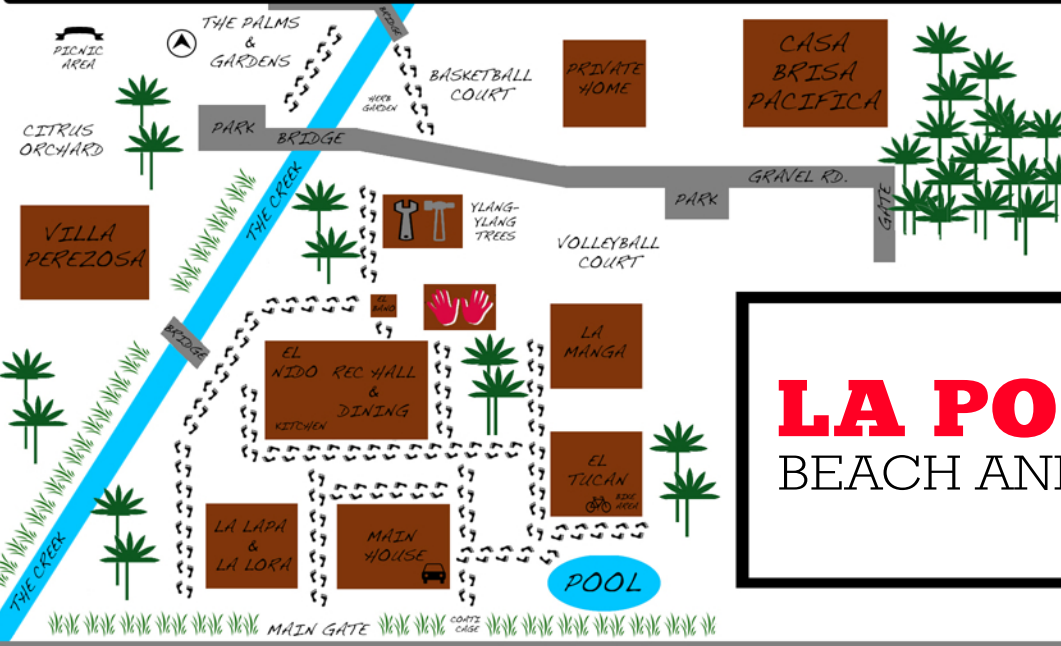

TRAIL MAP

BANANAS
 MANGOS
 BREADNUIT
 MULBERRY
 SURINAM CHERRY
 RAM BUTAN
 COCOA...

DETAIL OF THE TRAILS,
 ORCHARDS, AND GARDENS.
 EST. 1990

LA PONDEROSA

BEACH AND JUNGLE RESORT